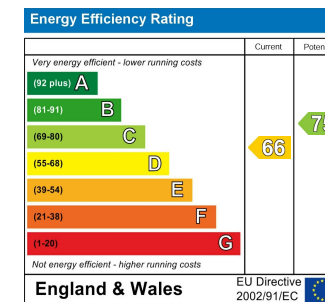

Call us on

0116 275 8888

info@danversestates.com

www.danversestates.com

Council Tax Band

B

Agents Note: Whilst every care has been taken to prepare these particulars, they are for guidance purposes only. All measurements are approximate and are for general guidance purposes only and whilst every care has been taken to ensure their accuracy, they should not be relied upon and potential buyers are advised to recheck the measurements.