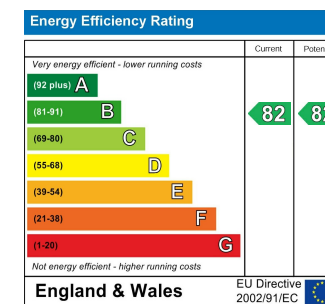

1 Bedroom House - Detached located in Leicester

Danvers Estate Agents are delighted to present studios for students starting at De Montfort University and the University Of Leicester. Each Studio comes with one bed, bathroom and self contained kitchen. All bills included. Prices Vary depending on type of Studio.

Call us on

0116 275 8888

info@danversestates.com

www.danversestates.com

Council Tax Band