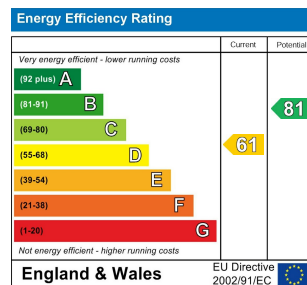

**6 Bed
Room
located
in Bentley**

£110 Per Week

DIRECTIONS

CONTACT

208 Sprotbrough Road
Sprotbrough
Doncaster
DN5 8BD

E: info@resida.co.uk
T: 01302 851920
www.resida.co.uk

R