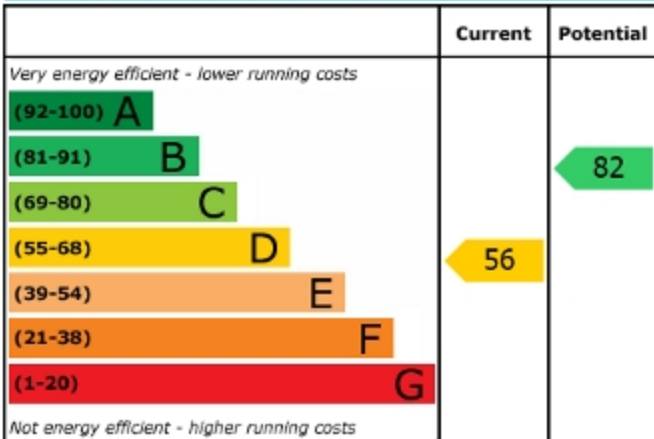

Energy Efficiency Rating

England & Wales

EU Directive
2002/91/EC

Environmental (CO₂) Impact Rating

England & Wales

EU Directive
2002/91/EC