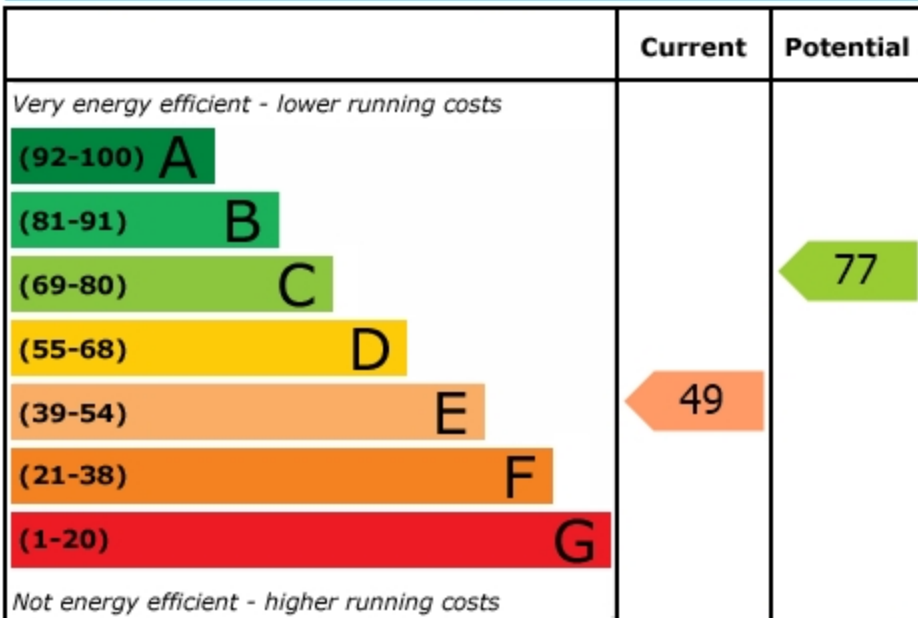

Energy Efficiency Rating

England & Wales

EU Directive
2002/91/EC

Environmental (CO₂) Impact Rating

England & Wales

EU Directive
2002/91/EC