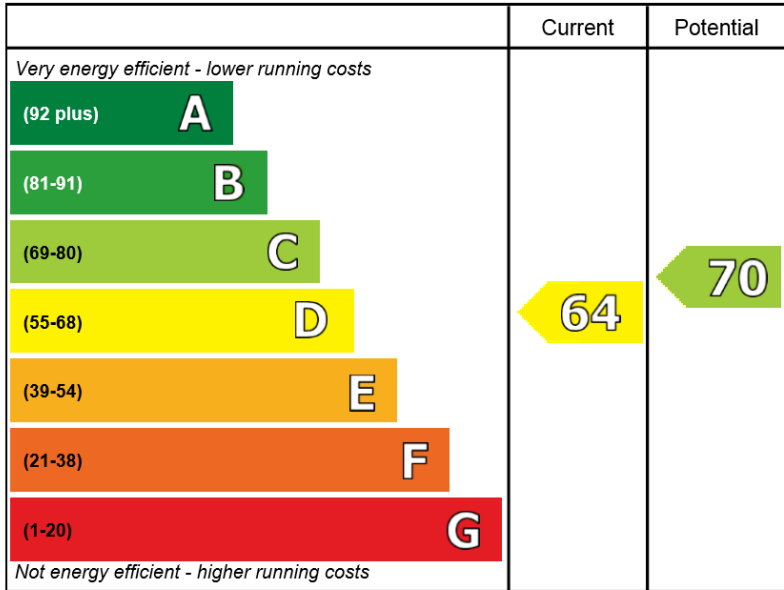

Energy Efficiency Rating

England & Wales

EU Directive
2002/91/EC

Environmental Impact (CO₂) Rating

England & Wales

EU Directive
2002/91/EC