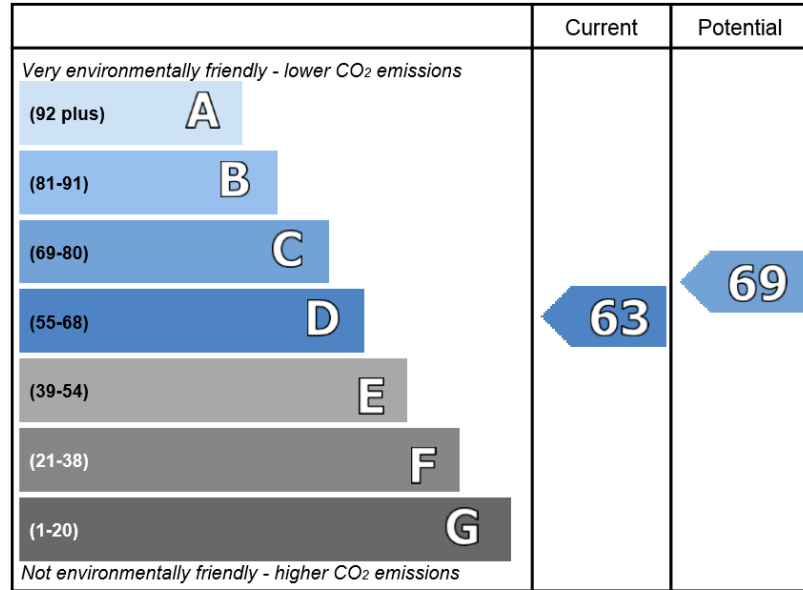

Energy Efficiency Rating

England & Wales

EU Directive
2002/91/EC

Environmental Impact (CO₂) Rating

England & Wales

EU Directive
2002/91/EC