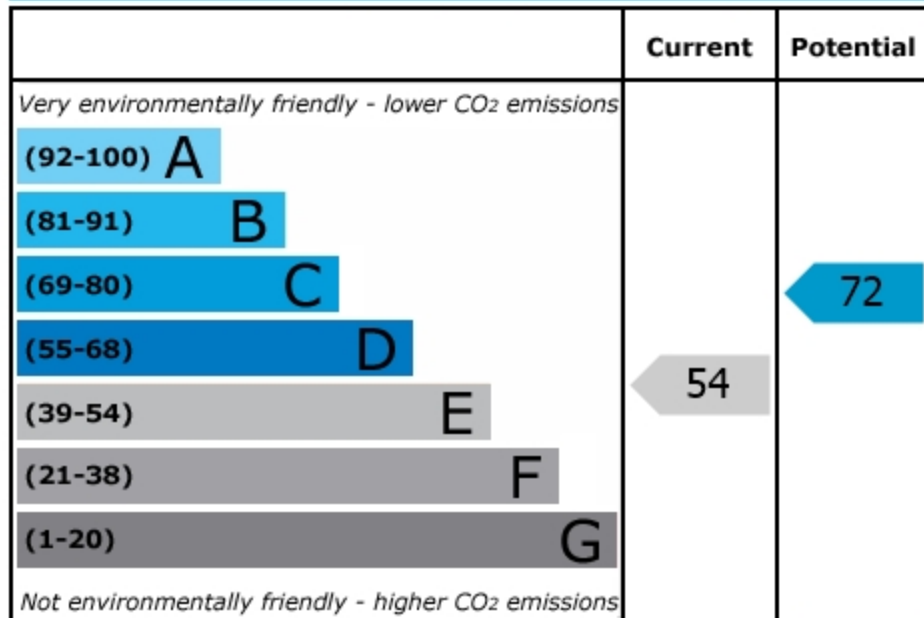

Energy Efficiency Rating

England & Wales

EU Directive
2002/91/EC

Environmental (CO₂) Impact Rating

England & Wales

EU Directive
2002/91/EC