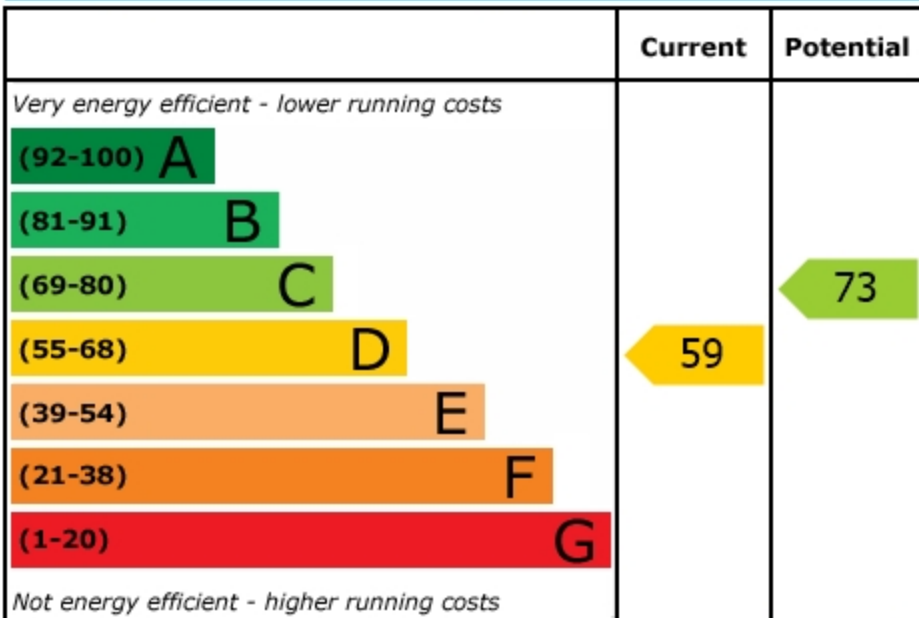

Energy Efficiency Rating

England & Wales

EU Directive
2002/91/EC

Environmental (CO₂) Impact Rating

England & Wales

EU Directive
2002/91/EC