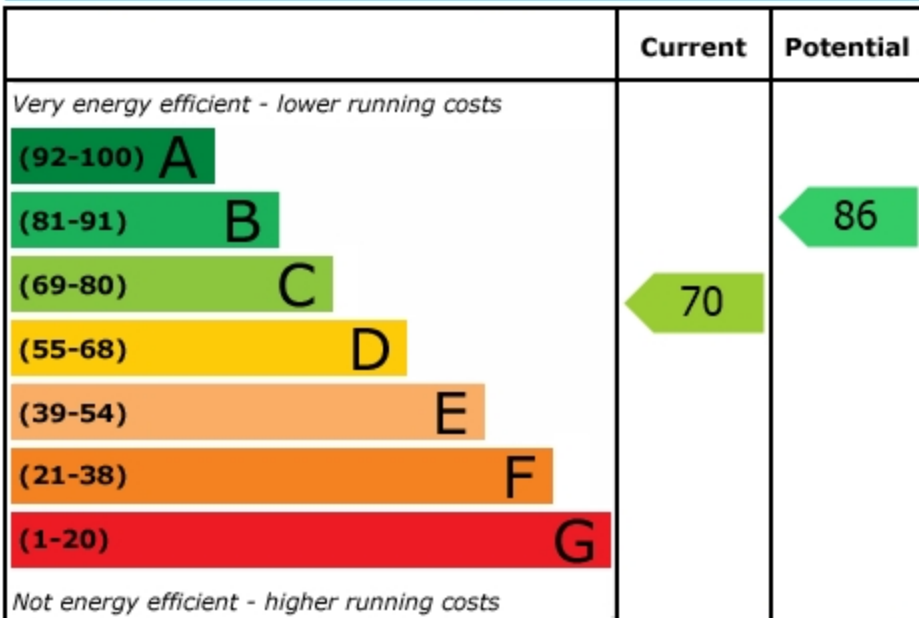

Energy Efficiency Rating

England & Wales

EU Directive
2002/91/EC

Environmental (CO₂) Impact Rating

England & Wales

EU Directive
2002/91/EC