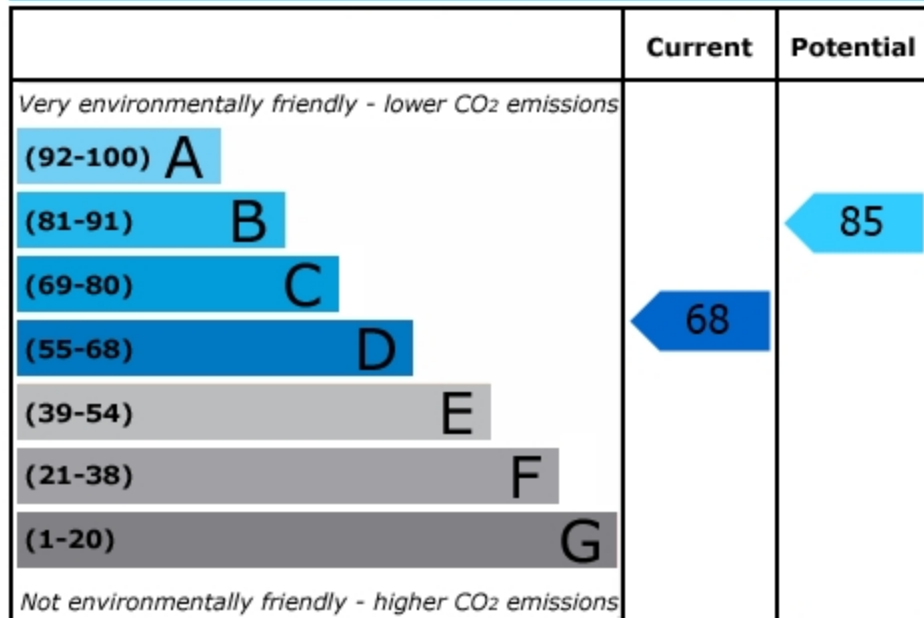

Energy Efficiency Rating

England & Wales

EU Directive
2002/91/EC

Environmental (CO₂) Impact Rating

England & Wales

EU Directive
2002/91/EC