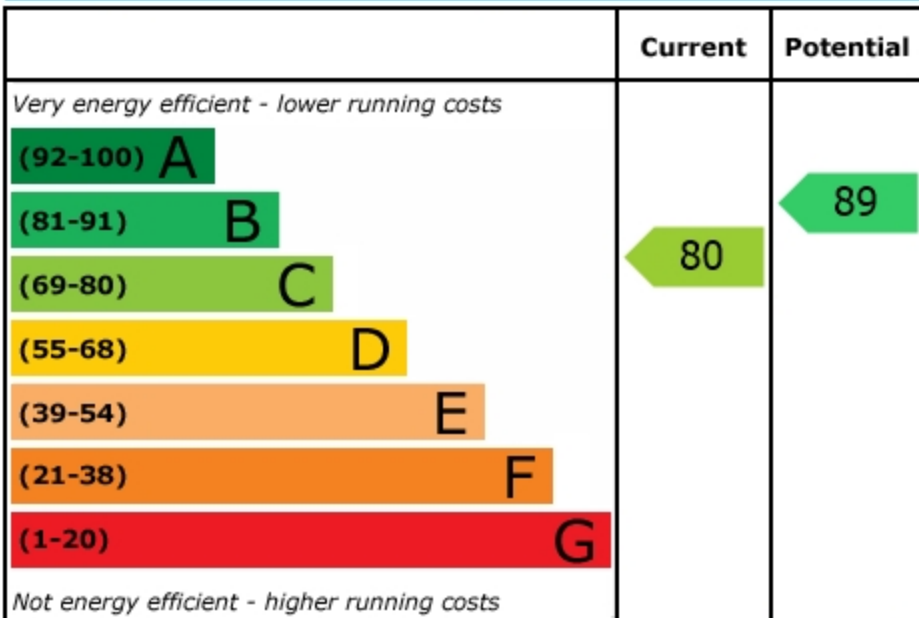

Energy Efficiency Rating

England & Wales

EU Directive
2002/91/EC

Environmental (CO₂) Impact Rating

England & Wales

EU Directive
2002/91/EC