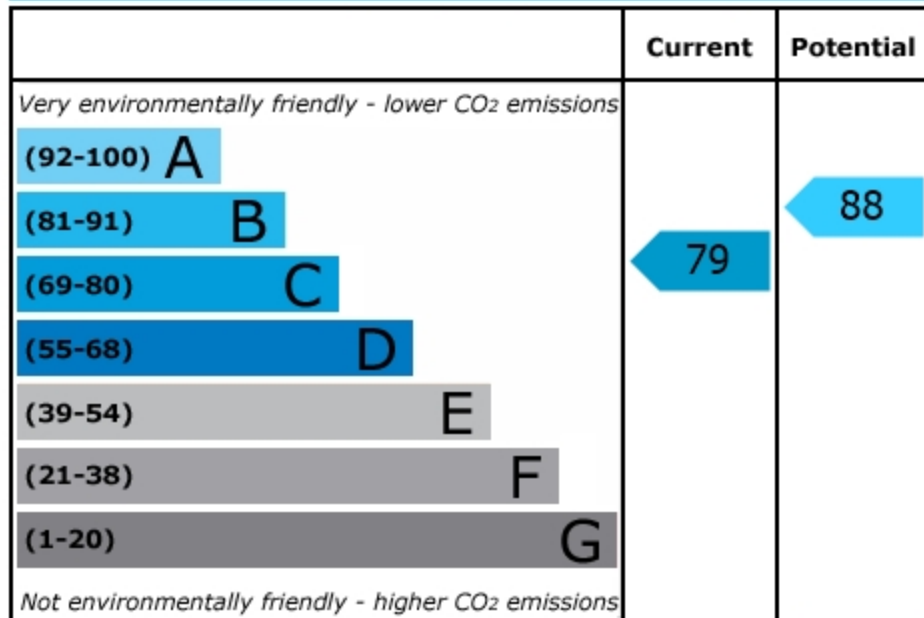

Energy Efficiency Rating

England & Wales

EU Directive
2002/91/EC

Environmental (CO₂) Impact Rating

England & Wales

EU Directive
2002/91/EC