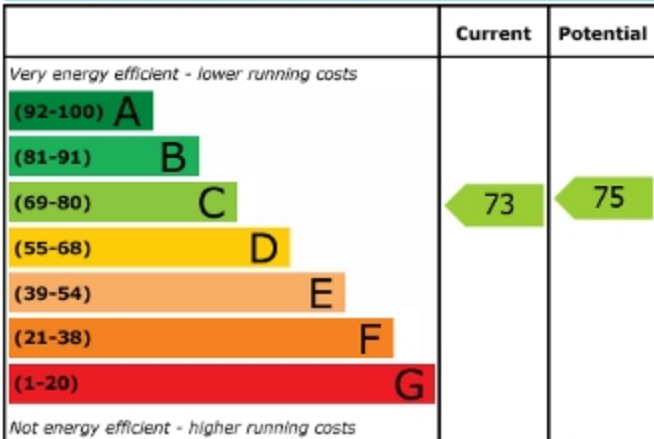

Energy Efficiency Rating

England & Wales

EU Directive
2002/91/EC

Environmental (CO₂) Impact Rating

England & Wales

EU Directive
2002/91/EC