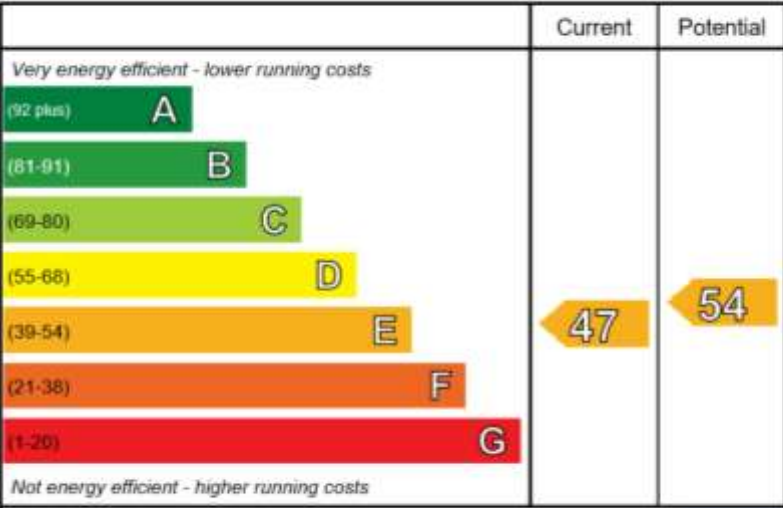

Energy Efficiency Rating

England & Wales

EU Directive
2002/91/EC

Environmental Impact Rating (CO₂)

England & Wales

EU Directive
2002/91/EC