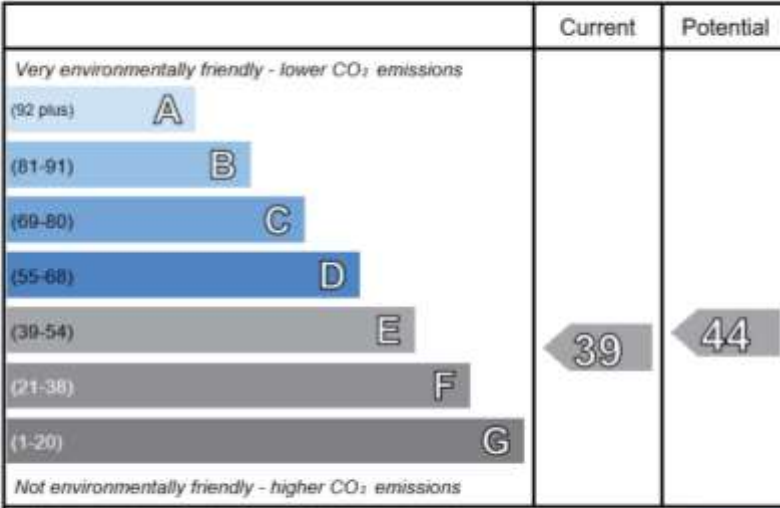

Energy Efficiency Rating

England & Wales

EU Directive
2002/91/EC

Environmental Impact Rating (CO₂)

England & Wales

EU Directive
2002/91/EC